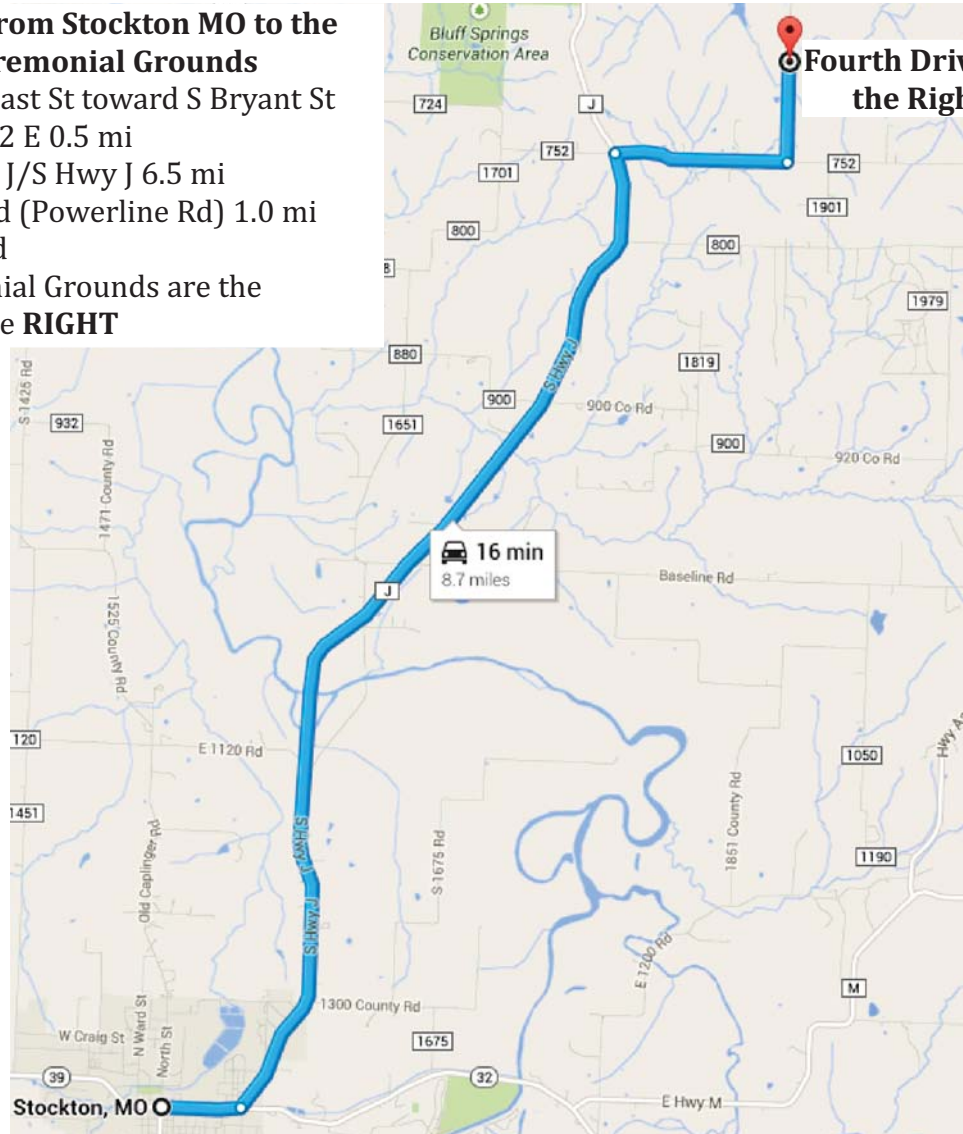

Directions to the Nemenhah Ceremonial Grounds

Driving directions from Stockton MO to the Nemenhah Ceremonial Grounds

Head east on MO-32 E/East St toward S Bryant St
Continue to follow MO-32 E 0.5 mi
Turn left onto State Hwy J/S Hwy J 6.5 mi
Turn right onto 752 Road (Powerline Rd) 1.0 mi
Turn left onto 1875 Road
The Nemenhah Ceremonial Grounds are the **FOURTH** driveway on the **RIGHT**

We Walk in a Sacred
Manner
We Talk in a Sacred
Manner
We Are All Relations!

Fourth Drive on
the Right

16 min
8.7 miles

From Hwy 13

Exit to State Hwy N (West)
Continue onto State Hwy N 4.6 mi
Turn left onto State Hwy AA/Hwy Aa 1.5 mi
Turn right toward 752 Rd/Powerline Rd 246 ft
Turn right onto 752 Rd/Powerline Rd
Continue to follow Powerline Rd 3.3 mi
Turn right onto 1875 Road 0.6 mi
The Nemenhah Ceremonial Grounds are the **FOURTH** driveway on the

Fourth Drive on
the Right

24 min
10.7 miles