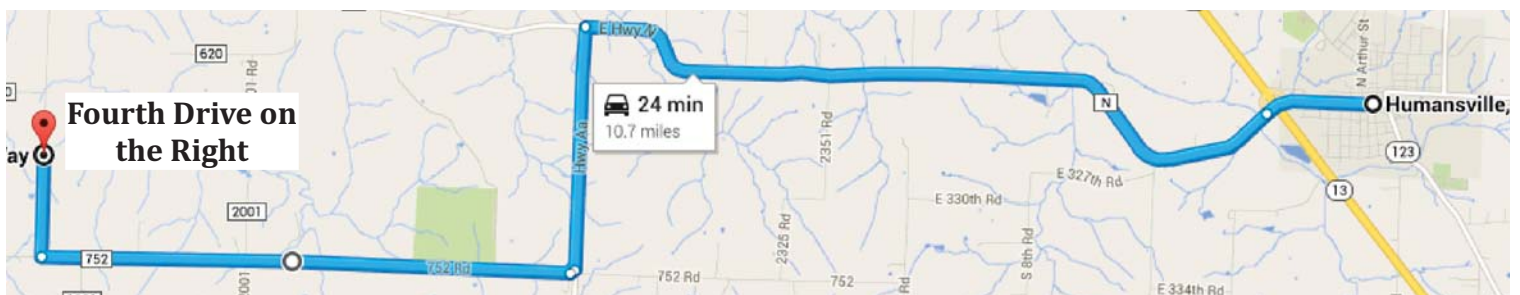

Directions to the Nemenhah Ceremonial Grounds

Driving directions from Stockton MO to the Nemenhah Ceremonial Grounds

Head east on MO-32 E/East St toward S Bryant St
Continue to follow MO-32 E 0.5 mi
Turn left onto State Hwy J/S Hwy J 6.5 mi
Turn right onto 752 Road (Powerline Rd) 1.0 mi
Turn left onto 1875 Road
The Nemenhah Ceremonial Grounds are the **FOURTH** driveway on the **RIGHT**

We Walk in a Sacred
Manner
We Talk in a Sacred
Manner
We Are All Relations!

Fourth Drive on
the Right

16 min
8.7 miles

From Hwy 13

Exit to State Hwy N (West)
Continue onto State Hwy N 4.6 mi
Turn left onto State Hwy AA/Hwy Aa 1.5 mi
Turn right toward 752 Rd/Powerline Rd 246 ft
Turn right onto 752 Rd/Powerline Rd
Continue to follow Powerline Rd 3.3 mi
Turn right onto 1875 Road 0.6 mi
The Nemenhah Ceremonial Grounds are the **FOURTH** driveway on the

Fourth Drive on
the Right

24 min
10.7 miles